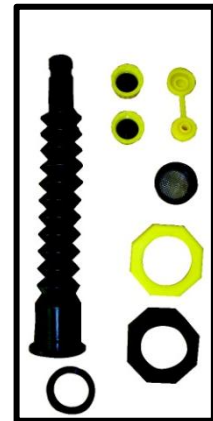

EZ-POUR

REPLACEMENT SPOUT KIT FOR YOUR OLD GAS CANS

MODEL 10050

No one wants these! Replaces all of these

package

fits all these

contents

KIT CONTAINS: spout, 2 base caps, flame arrester, 2 spout caps, gasket, and vent.

Fits Blitz, Rubbermaid, Essence, Briggs-Stratton, Gott, Eagle, Scepter, Midwest can.

Midwest Can, Briggs and Stratton, Eagle and Scepter, do not endorse or authorize the use of any EZ-POUR products on any of their products. Furthermore EZ-POUR is not affiliated, connected, associated or sponsored by any of the above manufactures. The above manufactures also do not assume any liability for injuries caused by the use of any EZ-POUR product on any of their products.