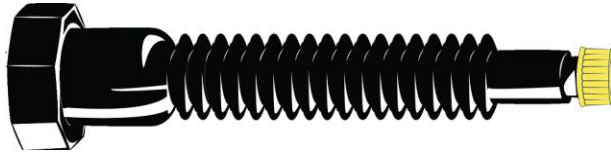

EZ-POUR

NEW HI-FLO VERSION

MODEL 30051

REPLACEMENT SPOUT KIT FOR YOUR OLD GAS CANS

Designed for contractors, boaters, farmers, users that need to move a lot of fuel fast, it can empty a 5 gallon can in 35 seconds, and reach out 16" for those hard to get to fill necks.

KIT CONTAINS: spout 8" spout extension, 2 base caps, flame arrester, spout cap, gasket, and vent.

30051 contents

30051 on a gas can

Fits Blitz, Rubbermaid, Essence, Briggs-Stratton, Gott, Eagle, Scepter, Midwest can.