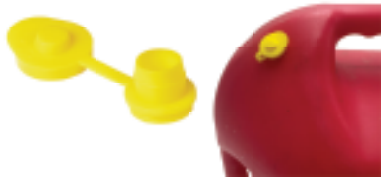

PUSH IN VENT

Fits many older cans with 1/2" push-in vents and can be installed on cans that don't have a vent.

PART# V1