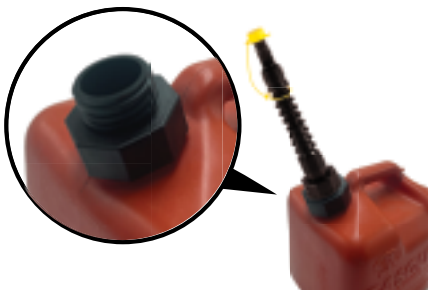

CHILTON ADAPTER

Our Chilton Adapter allows EZ-POUR® Spout to be used with Chilton Fuel Cans with a 2" opening. Spout not included.

PART# A1

PATENT #D739,493 S