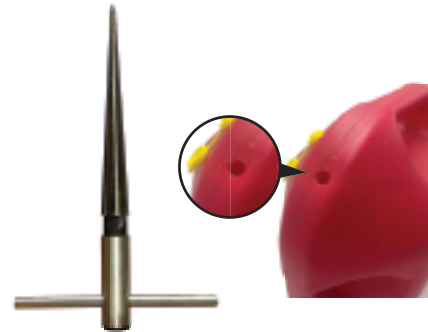

This kit contains both a HI-FLO® and Unleaded bent tip. Each tip is bent to a 45-degree angle and allows you to easily fill up. Threads on to any EZ-POUR® flexible spouts.

Fits: 10050, 20050, 30051, 40051, 50050, 60060 spouts.

PART# BTS

PATENT #D927,651 S

1/2" REAMER

This steel reamer is used to make a perfect 1/2" hole in the back of the can for the EZ POUR® push-in vent.

PART# R1

**NEW
PRODUCT**